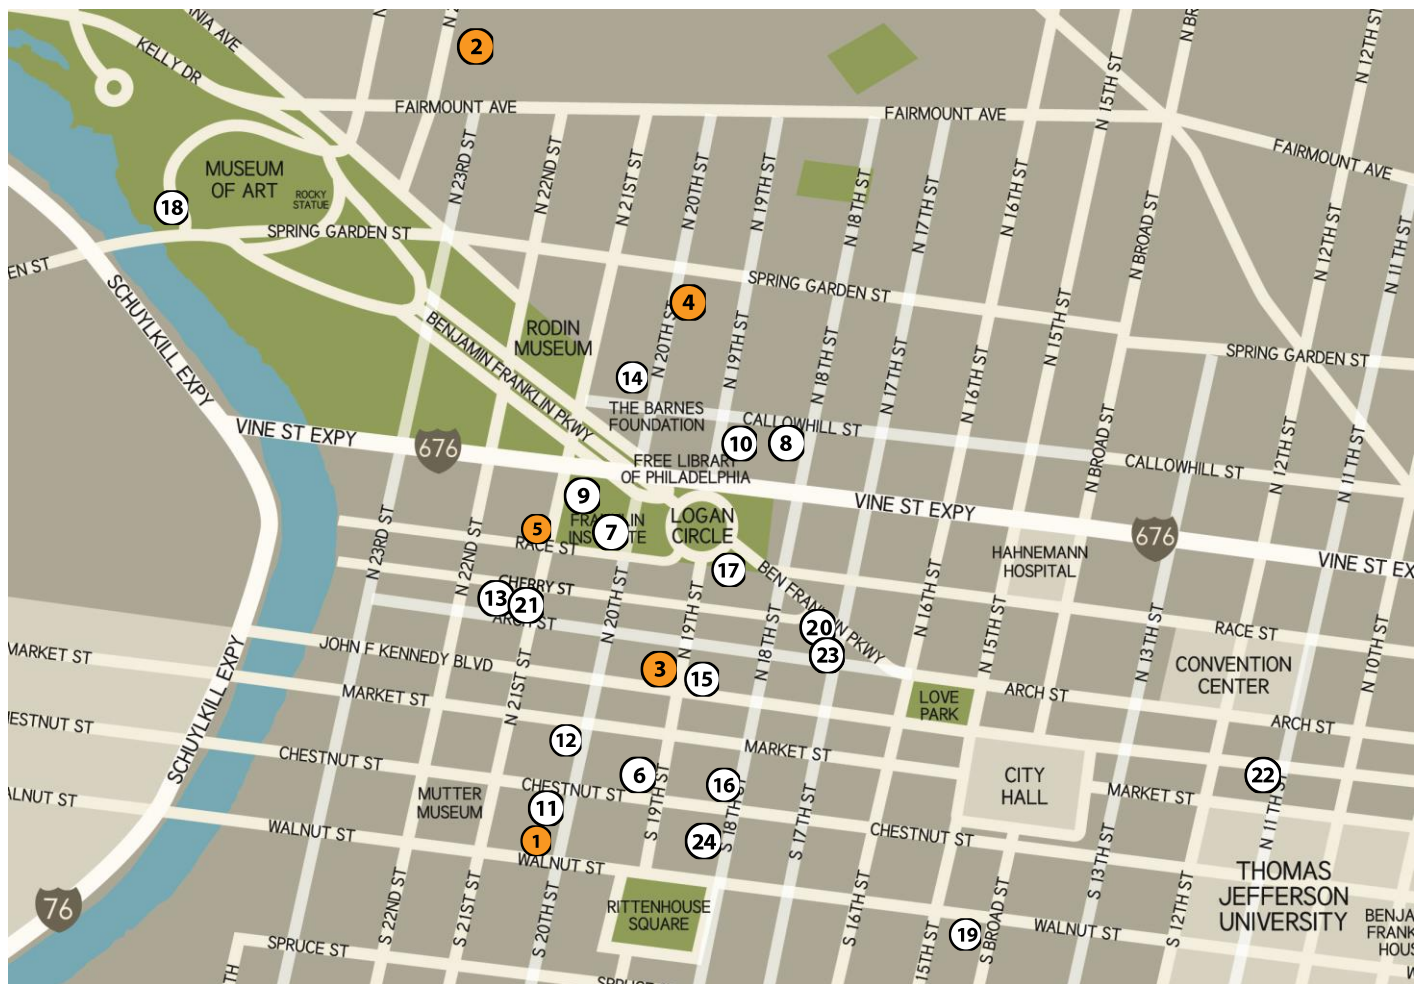

RESTAURANT GUIDE

Present your ticket stub for Special Savings with these Featured Dining Partners!

1. Irish Pub
2. Rembrandt's
3. Chima Brazilian Steakhouse
4. McCrossen's Tavern
5. Logan Square Pizza & Grill

Sandwiches, Soups, & Salads

6. Snap Kitchen
7. Franklin Foodworks
8. Sabrina's Café
9. Cherry Street Tavern

Burgers, Wings and Beer

10. The Kite and the Key
11. Shake Shack
12. Farmer's Keep

International Delights

13. Aya's Café
14. Cho Cho San
15. bāo • logy

Date Night

16. Continental Mid-Town
17. Urban Farmer

Family Dining

18. T.G.I. Friday's
19. Max Brenner
20. Pizzeria Vetri

Pizza & Food Court Style Eatery

21. Pete's Famous Pizza
22. The Market & Shops at Comcast Center

Favorites for Dietary Restrictions

23. Animo
24. Hip City Veg

*To ensure an amazing dining experience, we recommend you call ahead to check on hours and availability.